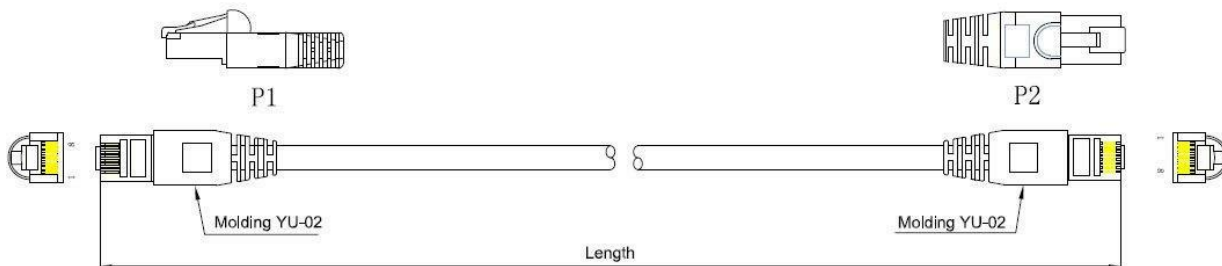

TECHNICAL DRAWING:

ORDERING INFORMATION:

Product Code	Description
PE67-6005	0.5m Cat5e RJ45 Black U/UTP PE External Flush Moulded Solid Patch Lead
PE67-6010	1m Cat5e RJ45 Black U/UTP PE External Flush Moulded Solid Patch Lead
PE67-6020	2m Cat5e RJ45 Black U/UTP PE External Flush Moulded Solid Patch Lead
PE67-6030	3m Cat5e RJ45 Black U/UTP PE External Flush Moulded Solid Patch Lead
PE67-6050	5m Cat5e RJ45 Black U/UTP PE External Flush Moulded Solid Patch Lead
PE67-6100	10m Cat5e RJ45 Black U/UTP PE External Flush Moulded Solid Patch Lead
PE67-6150	15m Cat5e RJ45 Black U/UTP PE External Flush Moulded Solid Patch Lead
PE67-6200	20m Cat5e RJ45 Black U/UTP PE External Flush Moulded Solid Patch Lead
PE67-6250	25m Cat5e RJ45 Black U/UTP PE External Flush Moulded Solid Patch Lead
PE67-6300	30m Cat5e RJ45 Black U/UTP PE External Flush Moulded Solid Patch Lead
PE67-6350	35m Cat5e RJ45 Black U/UTP PE External Flush Moulded Solid Patch Lead
PE67-6400	40m Cat5e RJ45 Black U/UTP PE External Flush Moulded Solid Patch Lead
PE67-6450	45m Cat5e RJ45 Black U/UTP PE External Flush Moulded Solid Patch Lead
PE67-6550	50m Cat5e RJ45 Black U/UTP PE External Flush Moulded Solid Patch Lead
PE67-6600	60m Cat5e RJ45 Black U/UTP PE External Flush Moulded Solid Patch Lead
PE67-6700	70m Cat5e RJ45 Black U/UTP PE External Flush Moulded Solid Patch Lead
PE67-6750	75m Cat5e RJ45 Black U/UTP PE External Flush Moulded Solid Patch Lead